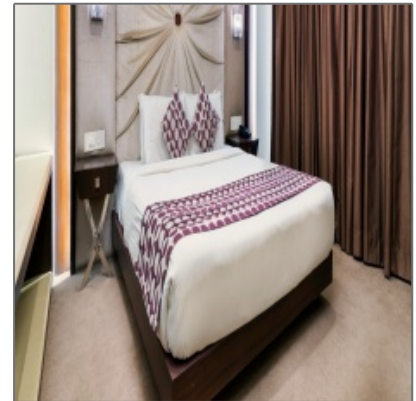

# True Two Bedroom

900 Sqft - 354 20th St E, New York