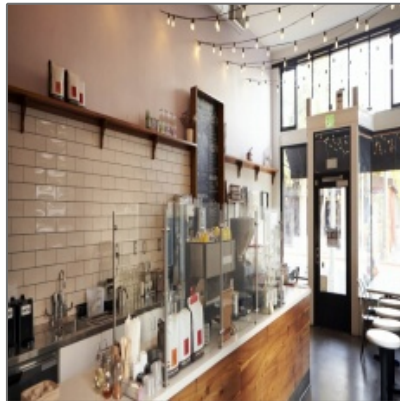

# Office Vacation Rental

580 Sqft - 8725 Guess St, Rosemead, Illinois